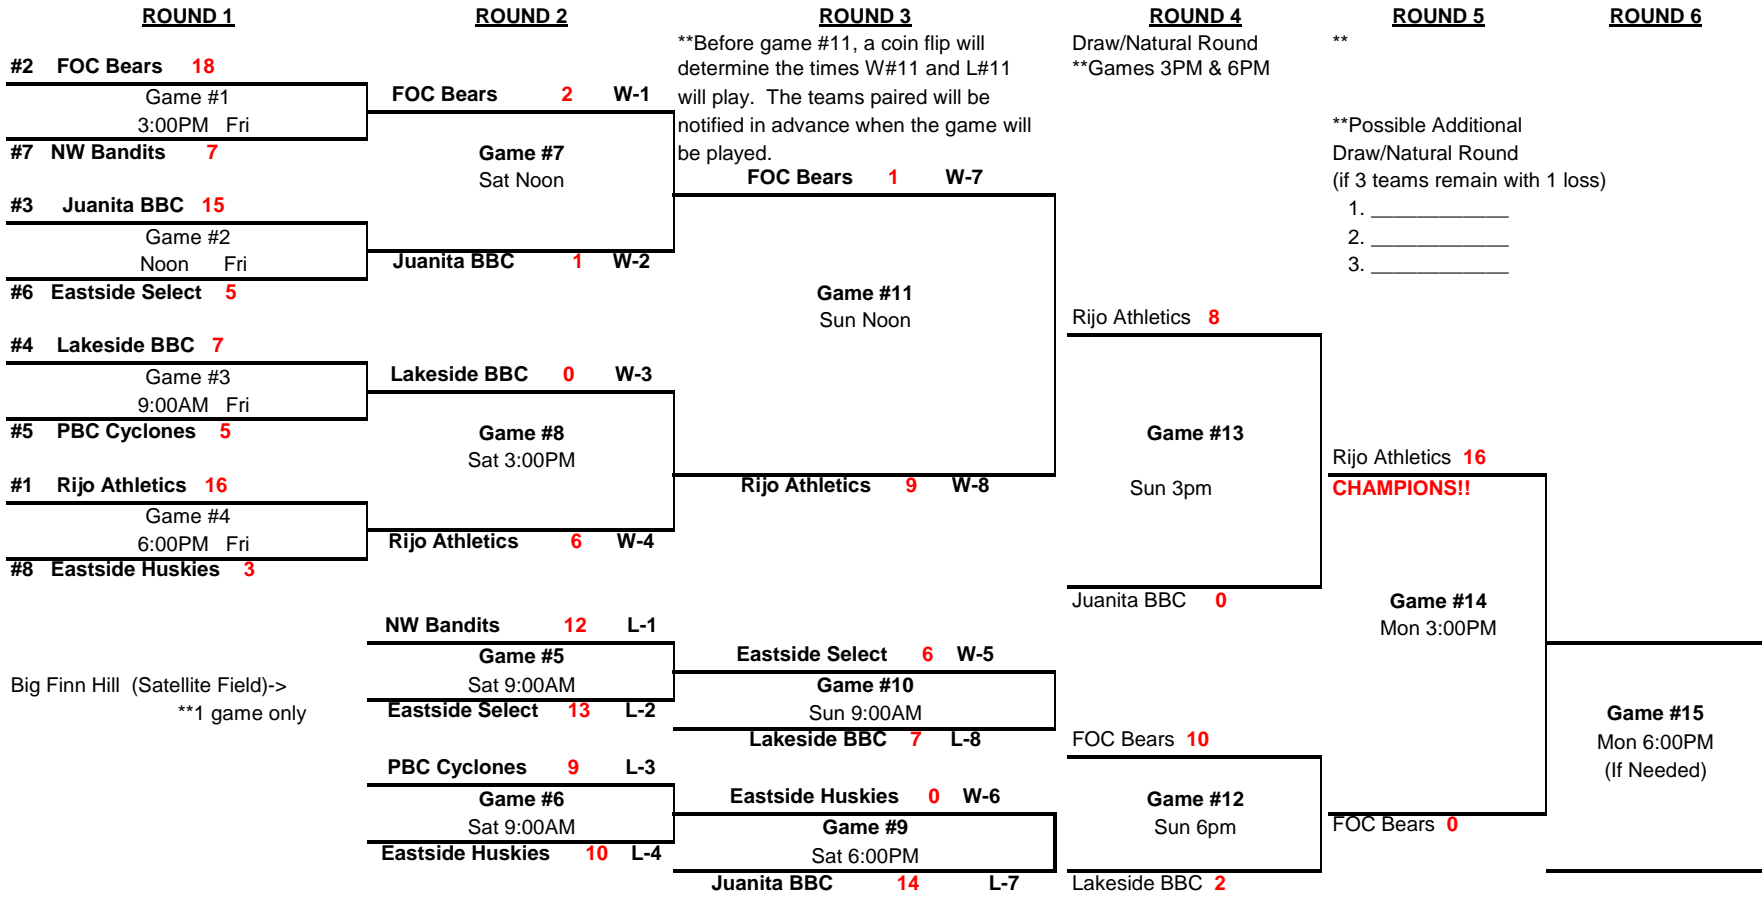

WSSBL-13's Sandy Koufax State Tournament
Wilburton Park
Bellevue, WA

(Draw/Natural Round)
 List of 4 teams:
 (3 teams w/1 loss, 1 team undefeated)
 (all 4 teams will play)
 W #11
 L #11
 W #10
 W #9 _____